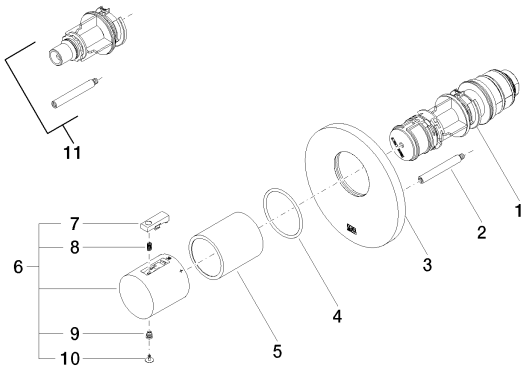

### Required article

NO IMAGE

AVAILABLE

35 503 970-90 0010

xTOOL Concealed thermostat  
rough without volume control

Bathtub - Meta

xTOOL Concealed thermostat without volume control 1/2" - polished chrome

Article number: 36 501 979-00

Spare parts list

Number	Item Number	Designation	Number of units
1	90 15 02 063 00 90	cartridge	1
2	04 31 09 095 00 90	bar	1
3	09 11 02 162-00	cover	1
4	09 14 10 049 90	seal	1
5	09 21 02 112-00	sleeve	1
6	04 17 33 004 01-00	handle	1
7	09 21 33 010-00	handle	1
8	09 16 02 027 90	spring	1
9	09 30 30 136 90	screw	1
10	09 31 20 049-00	plug	1
11	12 178 970 90	Extension 1-3/4" -	1