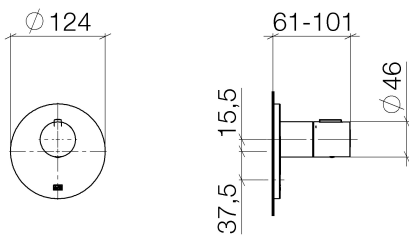

## Bathtub - Meta

xTOOL Concealed thermostat without volume control 1/2" - polished chrome

Article number: 36 501 979-00

- Cover plate Ø 4-7/8"
- Temperature control handle with safety lock at 100 °F/ 38°C
- Thermostat cartridge

## Dimensional drawing

All dimensions in mm / inch = mm x 0,0394

Bathtub - Meta

xTOOL Concealed thermostat without volume control 1/2" - polished chrome

Article number: 36 501 979-00

## Bathtub - Meta

xTOOL Concealed thermostat without volume control 1/2" - polished chrome

Article number: 36 501 979-00